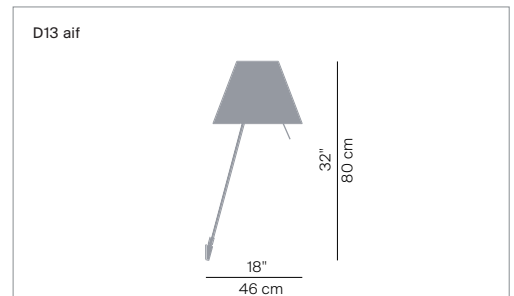

Insulation class and marks:

Rating: 100-240 V ~ 50/60 Hz

Reference code:	Structure
	D13 a 1D13NA000020 alu
	D13 aif 1D13NA01F020 alu
	Shade
	D13/1 9D1301511702 white

Mezzo Tono collection		
D13/1	9D1301511737	comfort green
	9D1301511724	edgy pink
	9D1301511734	mistic white
	9D1301511738	soft skin
	9D1301511739	shaded stone

Radieuse collection		
D13/1	9D1301511708	primary red
	9D1301511701	liquorice black
	9D1301511736	petroleum blue
	9D1301511706	smart yellow
	9D1301511705	concrete grey