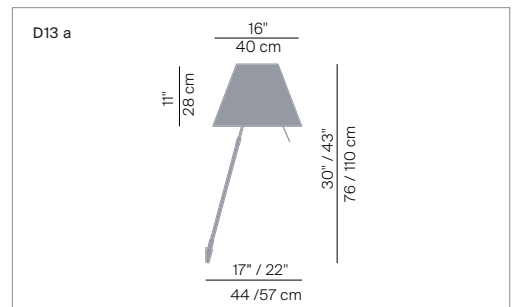

Insulation class and marks:

Rating: 100-240 V ~ 50/60 Hz

Reference code:	Structure
	D13 a 1D13NA000020 alu
	D13 aif 1D13NA01F020 alu
	Shade
	D13/1 9D1301511702 white

Mezzo Tono collection		
D13/1	9D1301511737	comfort green
	9D1301511724	edgy pink
	9D1301511734	mistic white
	9D1301511738	soft skin
	9D1301511739	shaded stone

Radieuse collection		
D13/1	9D1301511708	primary red
	9D1301511701	liquorice black
	9D1301511736	petroleum blue
	9D1301511706	smart yellow
	9D1301511705	concrete grey